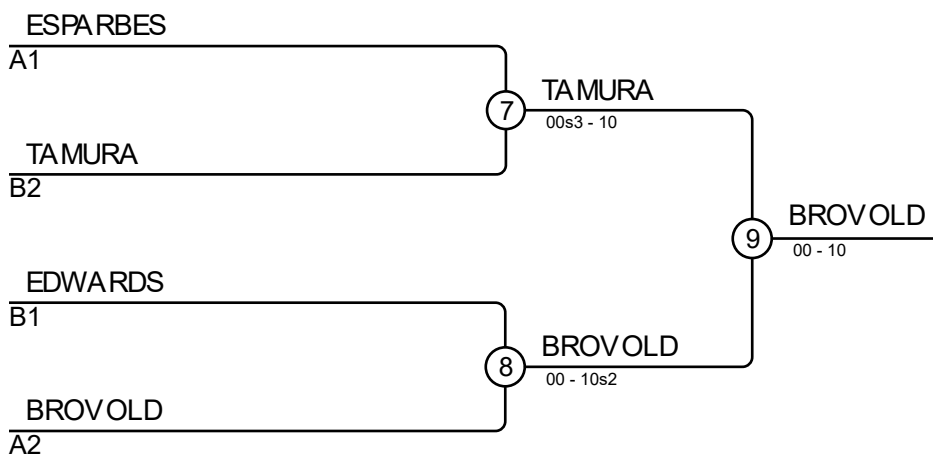

Danish Open 2024

WU21-48

Competitors A

Competitors: 6

#	Name	Club	1	2	3	Wins	Pts	Pos
1	Matilda WAMHOF	Judo Crocodiles Osnabrück	1			1	1	3
2	Kylee ESPARBES	Team BC			10	1	10	1
3	Selma BROVOLD	Trondheim Judokwai	10			1	10	2

Matches A

Match	White	Blue	Result	Time
1	Matilda WAMHOF	Kylee ESPARBES	01s2-00s1	6:28
3	Matilda WAMHOF	Selma BROVOLD	00-10	5:40
5	Kylee ESPARBES	Selma BROVOLD	10-00s3	4:59

Competitors B

#	Name	Club	4	5	6	Wins	Pts	Pos
4	Addyson Lily Toshimi TAMURA	Judo Alberta		10		1	10	2
5	Minke DE RUITER	TalentBaseNL				0	0	3
6	Ace EDWARDS	British Judo	10	10		2	20	1

Matches B

Match	White	Blue	Result	Time
2	Addyson Lily Toshimi TAMURA	Minke DE RUITER	10s1-00	0:31
4	Addyson Lily Toshimi TAMURA	Ace EDWARDS	00-11s1	3:27
6	Minke DE RUITER	Ace EDWARDS	00-10	2:48

Results

Pos	Name
1	Selma BROVOLD, Trondheim Judokwai
2	Addyson Lily Toshimi TAMURA, Judo Alberta
3	Kylee ESPARBES, Team BC
3	Ace EDWARDS, British Judo