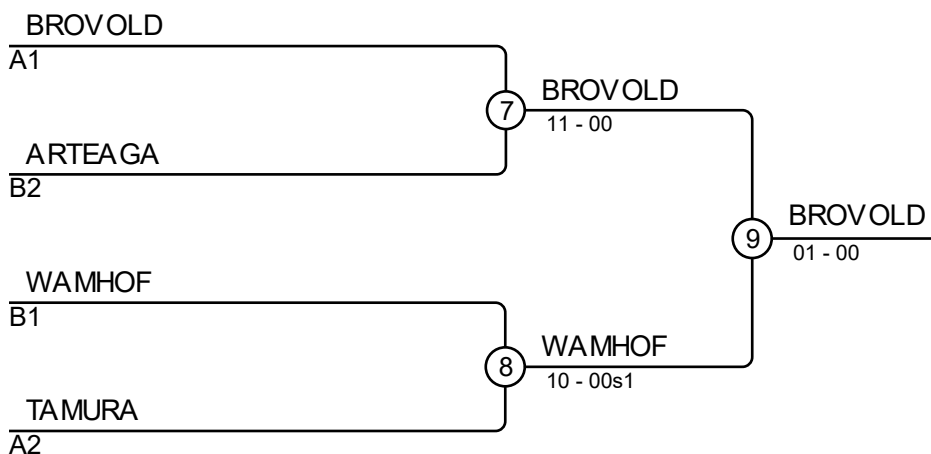

Danish Open 2024

WU18-48

Competitors A

Competitors: 6

#	Name	Club	1	2	3	Wins	Pts	Pos
1	Selma BROVOLD	Trondheim Judokw ai		10	10	2	20	1
2	Maria RAZGRADSKAIA	Portmarnock Judo Club				0	0	3
3	Addyson Lily Toshimi TAMURA	Judo Alberta		10		1	10	2

Matches A

Match	White	Blue	Result	Time
1	Selma BROVOLD	1 2 Maria RAZGRADSKAIA	10-00	1:13
3	Selma BROVOLD	1 3 Addyson Lily Toshimi TAMURA	10-00s1	2:18
5	Maria RAZGRADSKAIA	2 3 Addyson Lily Toshimi TAMURA	00-10	1:38

Competitors B

#	Name	Club	4	5	6	Wins	Pts	Pos
4	Stella Cornelia HAUGE	SSK JUDO				0	0	3
5	Matilda WAMHOF	Judo Crocodiles Osnabrück			10	2	20	1
6	Evelin ARTEAGA	Uppsala Judoklubb	10			1	10	2

Matches B

Match	White	Blue	Result	Time
2	Stella Cornelia HAUGE	4 5 Matilda WAMHOF	00-11	0:31
4	Stella Cornelia HAUGE	4 6 Evelin ARTEAGA	00-10	0:48
6	Matilda WAMHOF	5 6 Evelin ARTEAGA	10-00	0:44

Results

Pos	Name
1	Selma BROVOLD, Trondheim Judokw ai
2	Matilda WAMHOF, Judo Crocodiles Osnabrück
3	Evelin ARTEAGA, Uppsala Judoklubb
3	Addyson Lily Toshimi TAMURA, Judo Alberta